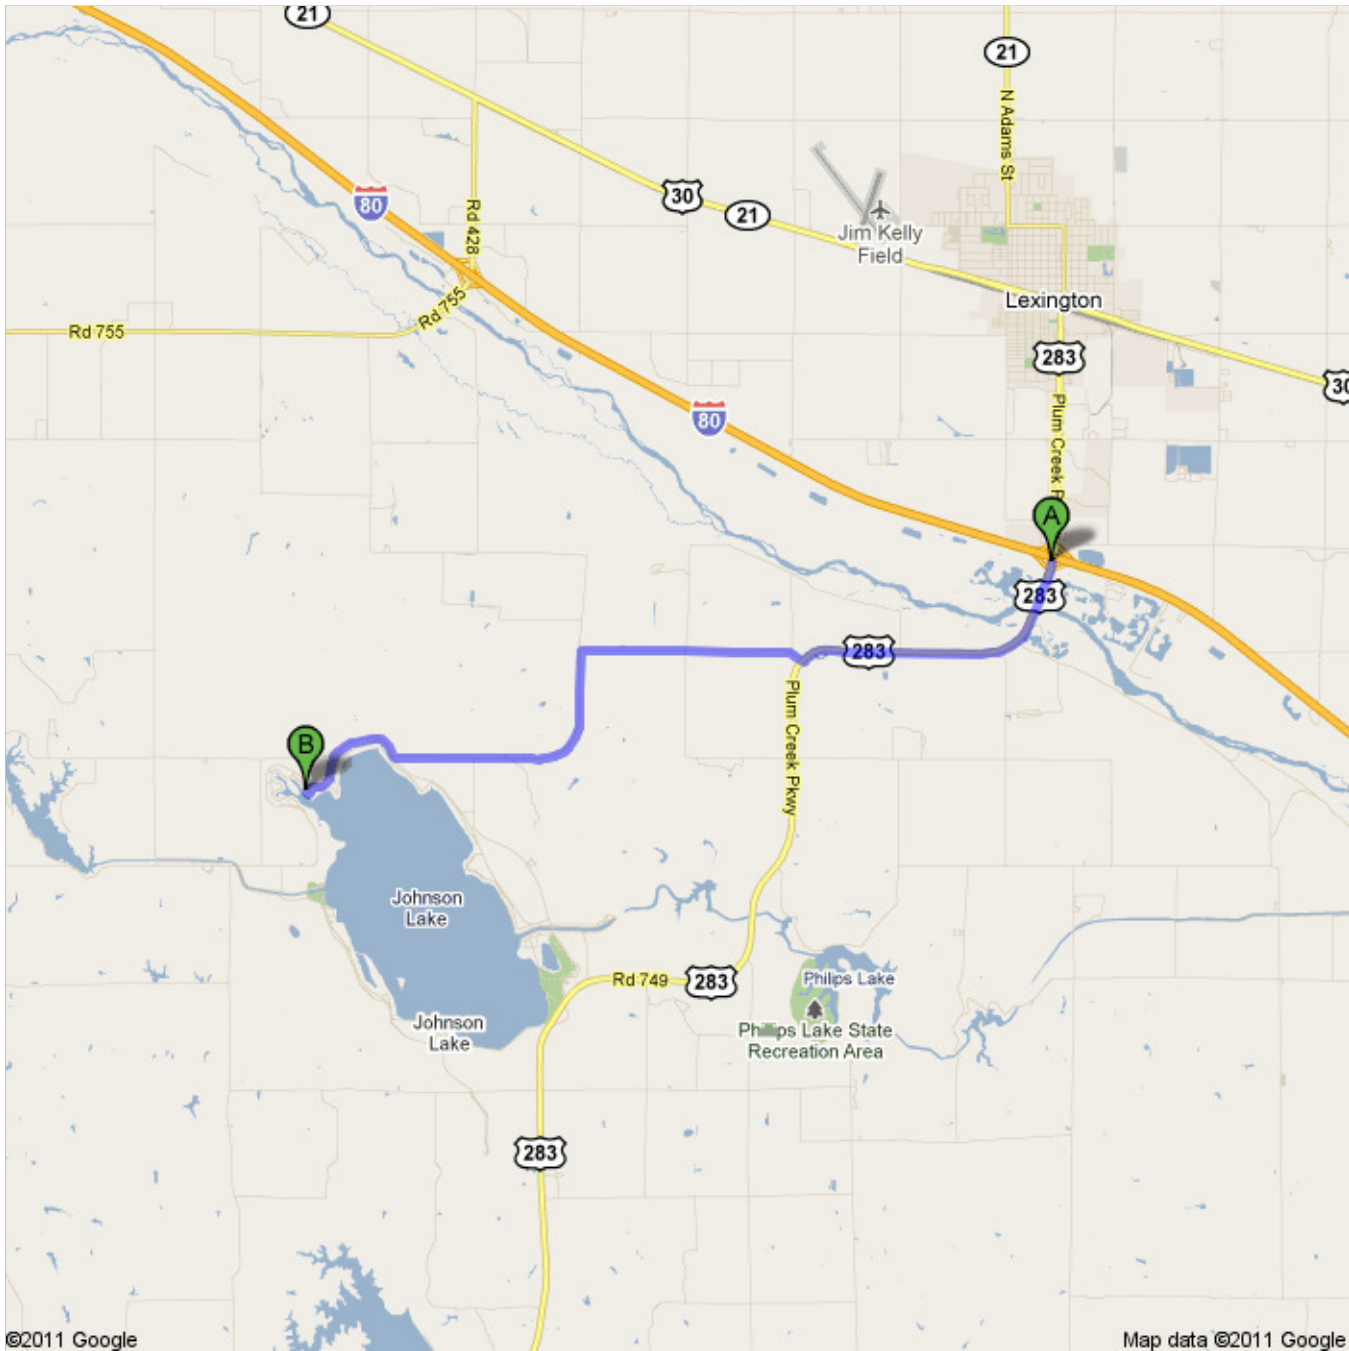

Directions to Waterford House

11 Lakeview Acres Dr 14, NE 68937 - (308) 785-2433

8.8 mi – about 20 mins

Save trees. Go green!
Download Google Maps on your phone at google.com/gmm

A US-283 S/Plum Creek Pkwy

- | | | |
|--|---|---------------------------|
|  | 1. Head south on US-283 S/Plum Creek Pkwy toward W River Rd
About 4 mins | go 2.9 mi
total 2.9 mi |
|  | 2. Turn right onto Rd 752
About 6 mins | go 2.1 mi
total 5.0 mi |
|  | 3. Turn left onto Rd 429
About 3 mins | go 1.2 mi
total 6.2 mi |
| | 4. Continue onto Rd 751
About 4 mins | go 1.4 mi
total 7.6 mi |
|  | 5. Turn right onto Johnson Lake Dr
About 3 mins | go 1.1 mi
total 8.7 mi |
|  | 6. Turn left toward Johnson Lake Dr25/Lakeview Acres Dr14A | go 292 ft
total 8.7 mi |
|  | 7. Slight right onto Johnson Lake Dr25/Lakeview Acres Dr14A
Destination will be on the left | go 305 ft
total 8.8 mi |

B **Waterfjord House**
11 Lakeview Acres Dr 14, NE 68937 - (308) 785-2433

These directions are for planning purposes only. You may find that construction projects, traffic, weather, or other events may cause conditions to differ from the map results, and you should plan your route accordingly. You must obey all signs or notices regarding your route.